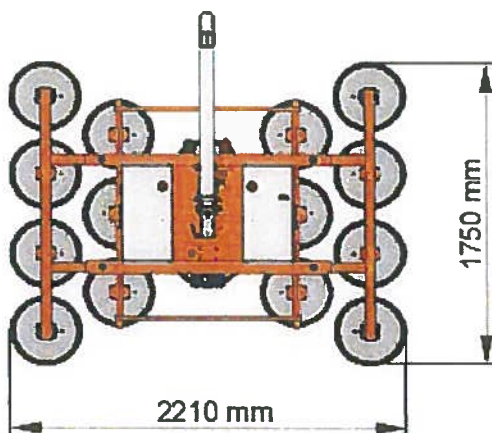

Beschreibung:

- 2 unabhängige Vakuumkreise
- jeder Vakuumkreis mit 2-facher Sicherheit und integriertem Reservevakuum
- integrierte Messgeräte zur Überwachung des Vakuums und der Energieversorgung
- optische und akustische Warneinrichtungen signalisieren Abweichung vom Sollzustand
- netzunabhängige Akku-Stromversorgung mit hoher Kapazität
- Verlängerungsarme erlauben das Handling auch großflächiger Elemente

Der OKTOPUS® GL-K 1250 ist das universelle Gerät für den Baustelleneinsatz. Er erfüllt die Anforderungen der DIN EN 13155.

Field of application:

Lifting and transporting of glass elements up to 1250 kg. Net weight: 160 / 230 kg
Manual turning by 360°, in the 45° grid lockable, Manual tilting by 90°, in the 18° grid lockable

Description:

- 2 independent vacuum circuits
- each vacuum circuit with a 2-fold safety and integrated vacuum reservoir
- integrated vacuum meter and charge meter
- visual and acoustic warning facilities signal deviation of the set condition
- main-independent high capacity accumulator current supply
- extension arms allows the handling of even large-sized elements

The OKTOPUS® GL-K 1250 is the universal device for the construction site use. It fulfils the requirements of the DIN EN 13155.

Voor inlichtingen kunt U bellen naar 0412-634455 - Niek
Mailen niek.oorschot@hamglas.nl