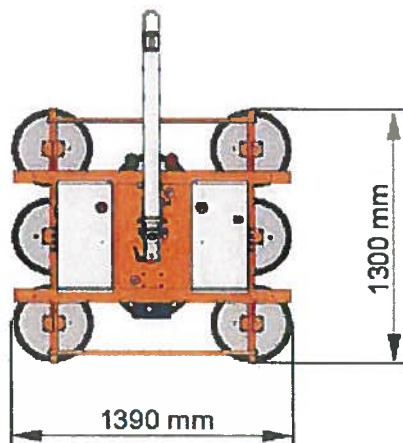

Beschreibung:

- 2 unabhängige Vakuumkreise
- jeder Vakuumkreis mit 2-facher Sicherheit und integriertem Reservevakuum
- integrierte Messgeräte zur Überwachung des Vakuums und der Energieversorgung
- optische und akustische Warneinrichtungen signalisieren Abweichung vom Sollzustand
- netzunabhängige Akku-Stromversorgung mit hoher Kapazität
- Verlängerungsarme erlauben das Handling auch großflächiger Elemente

Der OKTOPUS® GL-K 1250 ist das universelle Gerät für den Baustelleneinsatz. Er erfüllt die Anforderungen der DIN EN 13155.

Field of application:

Lifting and transporting of glass elements up to 1250 kg. Net weight: 160 / 230 kg
Manual turning by 360°, in the 45° grid lockable, Manual tilting by 90°, in the 18° grid lockable

Description:

- 2 independent vacuum circuits
- each vacuum circuit with a 2-fold safety and integrated vacuum reservoir
- integrated vacuum meter and charge meter
- visual and acoustic warning facilities signal deviation of the set condition
- main-independent high capacity accumulator current supply
- extension arms allows the handling of even large-sized elements

The OKTOPUS® GL-K 1250 is the universal device for the construction site use. It fulfils the requirements of the DIN EN 13155.

Voor inlichtingen kunt U bellen naar 0412-634455 - Niek
Mailen niek.oorschot@hamglas.nl